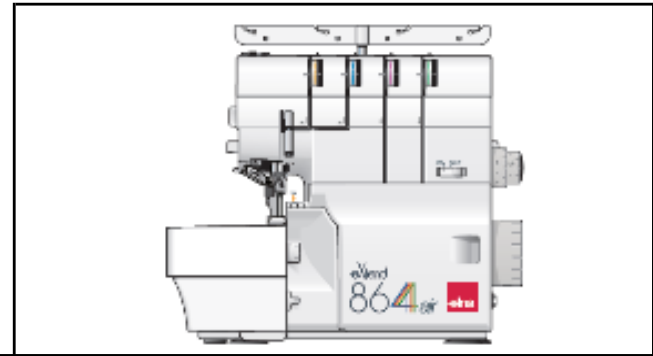

Optionnal accessories

Model name	eXtend 864air	
Blind hem foot	202-040-015	
Cording foot	Cording foot I	202-034-016
	Cording foot II	202-035-017
Beading foot w/attachment BP	Beading foot	202-041-119
	Beading guide	
Gathering attachment BP	202-036-111	
Elastic gathering attachment (Variable width guide)	202-037-019	
Piping foot	3mm	202-039-011 (3mm&5mm set)
	5mm	
Gathering foot	200-248-101	
Cloth guide	202-038-010	
Needle threader	202-024-002	