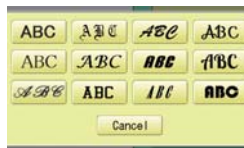

HCH

Your Favorite Embroidery Machine

Easy,
Smart,
Creative.
HCH-701-30

HCH

Your Favorite Embroidery Machine

Easy and Smart

Easy to thread

Touch Panel

250 patterns memory
40,000,000 stitches memory

USB and Mouse

LAN and USB connection

Built-in Bobbin winder

Editing function in HAPPY LAN/LINK software

Creative

12 fonts / 6 sizes

Laser line positioning

100 one point built-in designs

Arch Editing

Auto Angle Adjustment

Options

Cap Frames

One Point Frames

Sock Frames

Various Frames