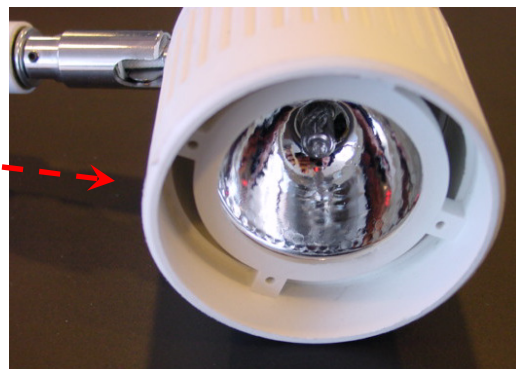

HALOGEENLAMP - LAMPE HALOGENE - HALOGEN SEWING LIGHT EHL-260 TCB/TCW

**Halogeelamp
 Lampe halogène
 Halogen sewing light
 EHL-260TCW/TCB**

wit / blanc / white

073.210.093

zwart / noir / black

073.210.092

Vervanglamp LED 5W = **073.200.420**

De halogeelamp 12V-20W (GX4) kan vervangen worden door deze LED lamp 073.200.420!

*Ampoule à remplacé LED 5W = **073.200.420***

L'ampoule halogène 12V-20W (GX4) peut être remplacé par la lampe LED 073.200.420!

Replacement light LED 5W = **073.200.420**

The halogen bulb 12V-20W (GX4) can be replaced by this new LED bulb 073.200.420!

Mechanical Specifications		Electrical Specifications	
Housing	Aluminium & plastic	Rating voltage(Input)	AC/DC 12V
Heat sink color	Silver (standard),yellow or black (option)	LED Input Voltage/ Current	DC6.2 ~ 7V/600±30mA
Lamp base	GU5.3	LED Power Consumption	4W (max.)
Weight	1.5kgs (with "C" clamp)	Total Power Consumption	5.5W (max.)
		Optical Specifications	
		Color temperature	6000K(white)
		Viewing angle	30°
		Luminous flux	6000K/250LM
		CRI	75@6000K
		Lux	7000 Lux@30cm